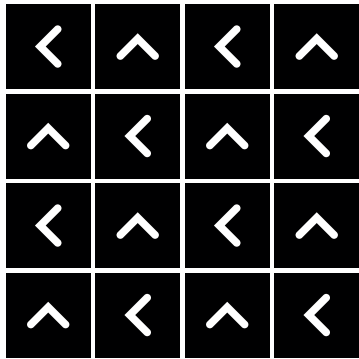

RADIANT

HOW TO INSTALL

QUARTER TURN

MONOLITHIC

Standard
CARPETS

www.standardcarpets.com